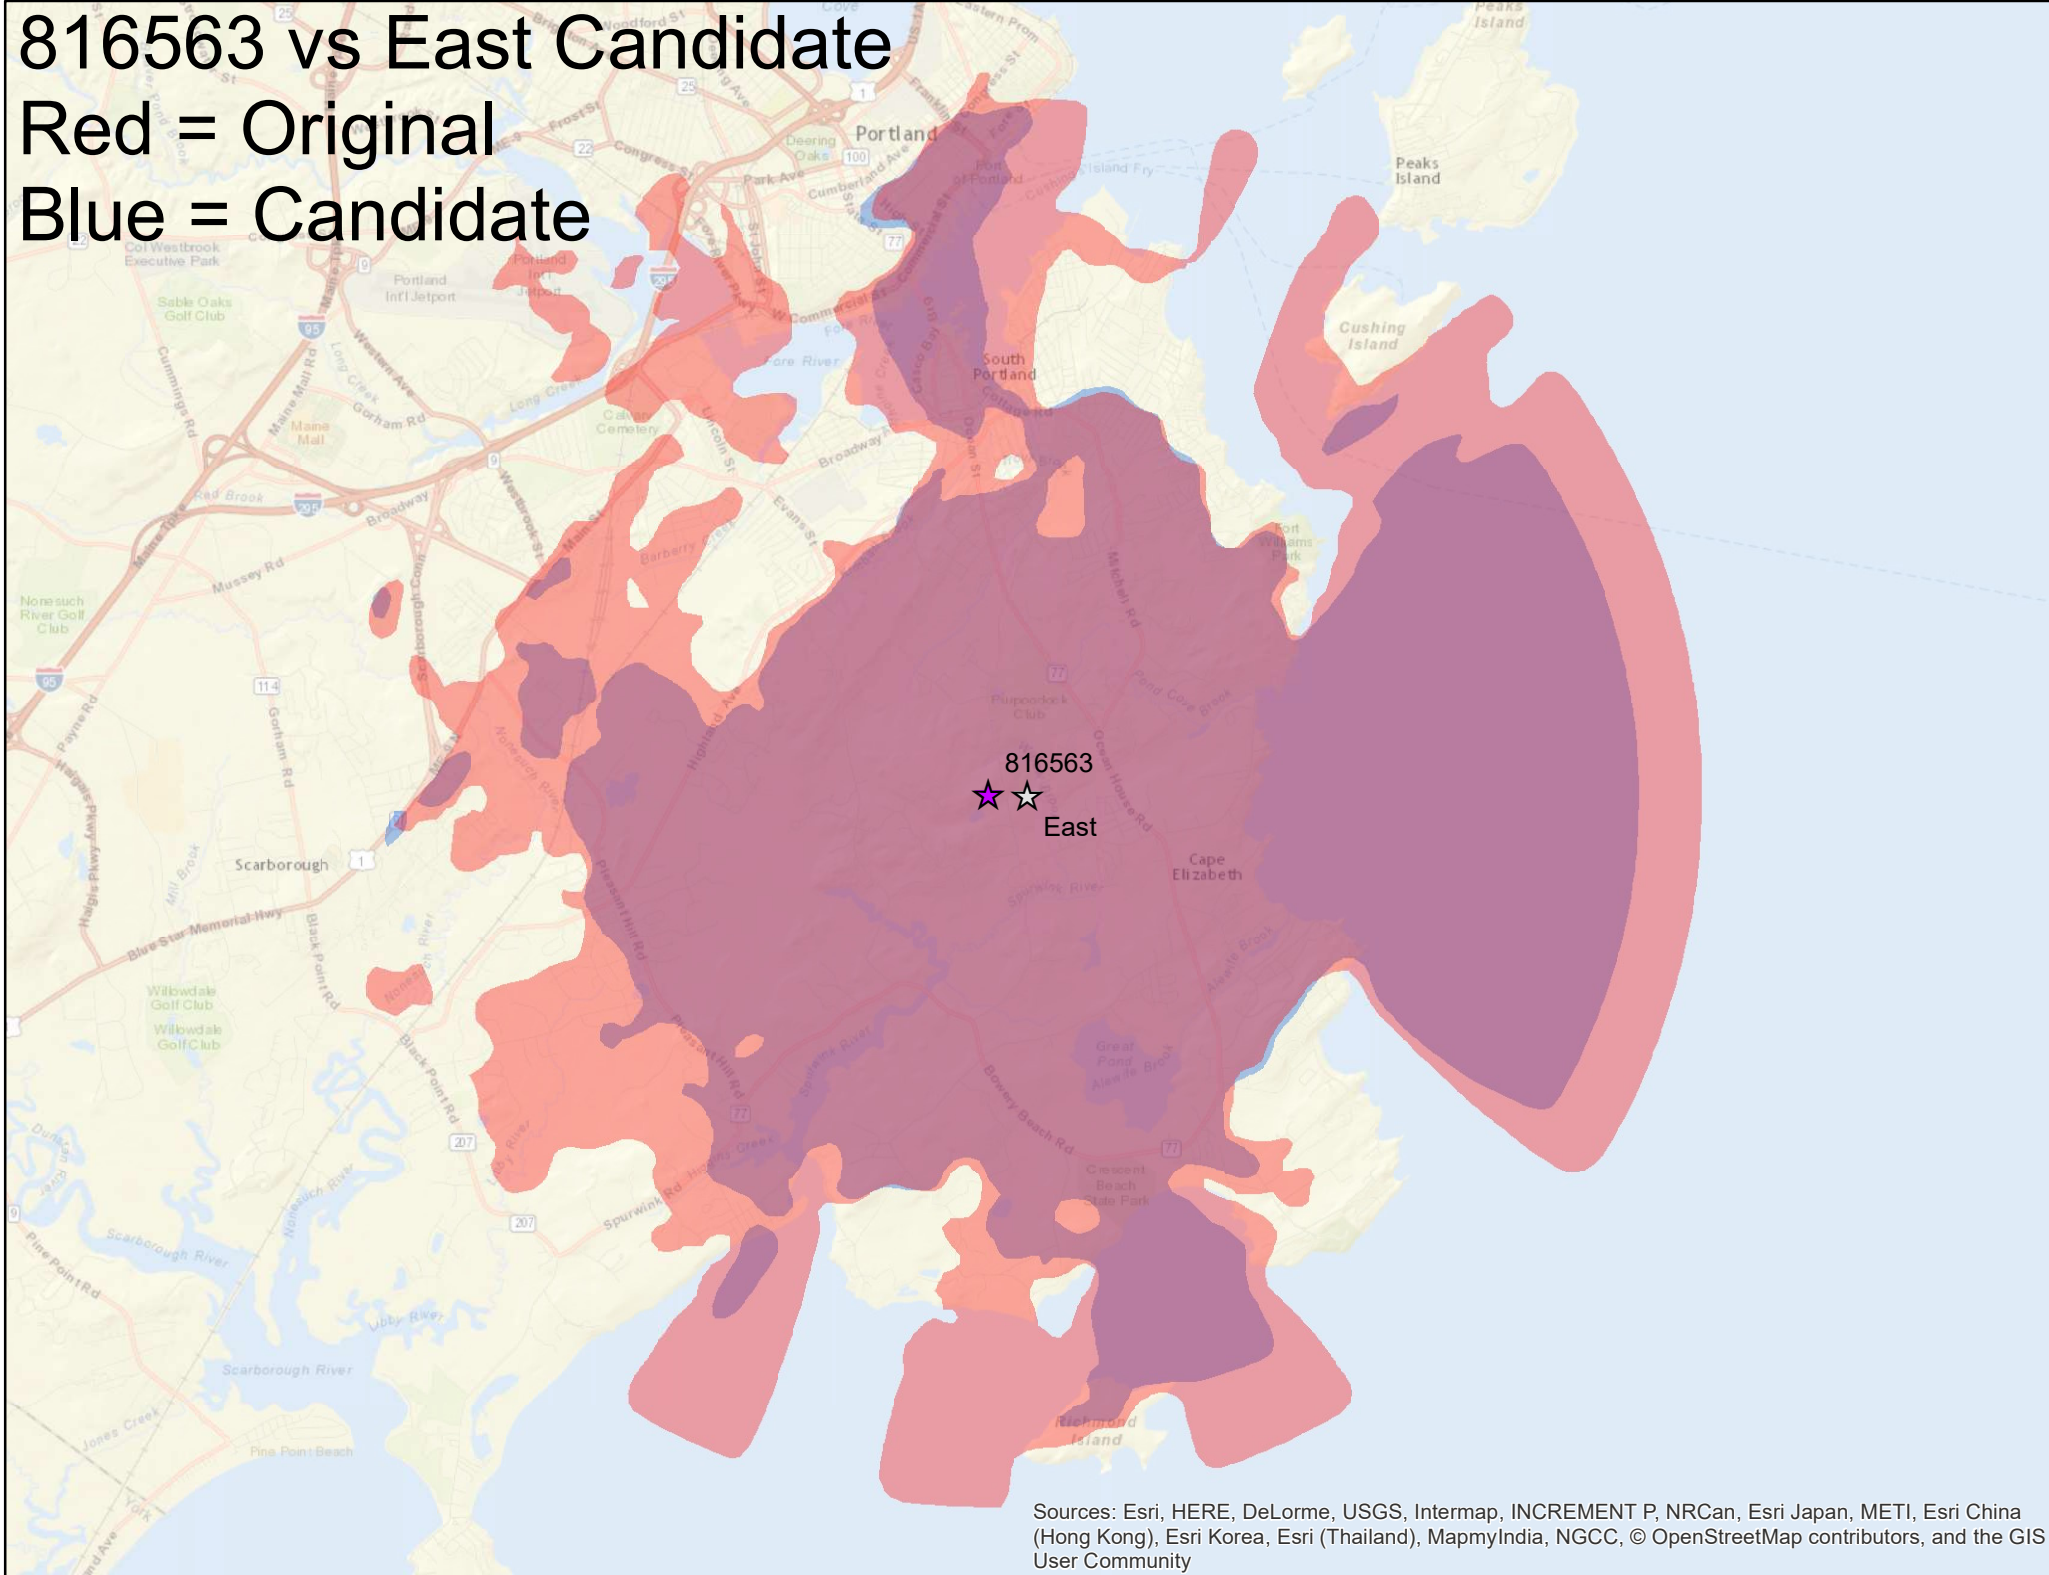

# 816563 vs East Candidate

Red = Original

Blue = Candidate

Sources: Esri, HERE, DeLorme, USGS, Intermap, INCREMENT P, NRCan, Esri Japan, METI, Esri China (Hong Kong), Esri Korea, Esri (Thailand), MapmyIndia, NGCC, © OpenStreetMap contributors, and the GIS User Community